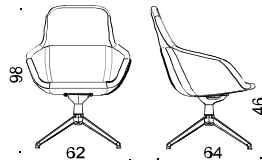

### MATERIAL

Stands:

- 5-star aluminium stand with castors, swivel and tilt, adjustable height 43-53cm. Options: interval braked castors, swing with adjustable hardness. Colours: black (standard). Optional: polished and 9 selected colours.
- 4-star aluminum base, with castors, swivel  
Colours: black (standard). Optional: polished and 9 selected colours.
- 4-star aluminum base, with glides, swivel.  
Options: felt glides, auto-return. Colours: Black (standard). Optional: polished and 9 selected colours.
- 4-legged metal base  
Colours: white and black (standard). Optional: chrome.
- Wooden legs (4 pcs)  
Colours: oak and ash (standard). Optional: white oak, black stained ash, dark stained ash, Burgundy stained ash, Conifer stained ash and Smokey Blue stained ash.
- Steel legs (4 pcs)  
Colours: black RAL9005 and 9 selected colours.

Seats:

- Available in many different fabrics and price groups.

Glove is sustainability labelled with Möbelfakta.

Modeller / Models:

Art 51H/51M: 5-vingat aluminiumstativ med hjul och vipp, roterbart, justerbar höjd 43-53 cm / 5-star aluminium base, with castors, swivel and tilt, adjustable height 43-53 cm

Art 31H/31M: 4-vingat aluminiumstativ med hjul och vipp, roterbart, fast höjd / 4-star aluminum base with castors, swivel and tilt, rotatable, fixed height.

Art 32H/32M: 4-vingat aluminiumstativ glidfötter och vipp, roterbart, fast höjd / 4-star aluminum base with glides, swivel and tilt, fixed height.