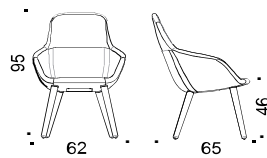

Art 15H/15M: Träben 4 st, fast höjd / 4 wooden legs, fixed height.