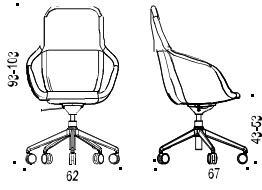

### MATERIAL

Stands:

- 5-star aluminium stand with castors, swivel and tilt, adjustable height 43-53cm. Options: interval braked castors, swing with adjustable hardness. Colours: black (standard). Optional: polished and 9 selected colours.
- 4-star aluminum base, with castors, swivel  
Colours: black (standard). Optional: polished and 9 selected colours.
- 4-star aluminum base, with glides, swivel.  
Options: felt glides, auto-return. Colours: Black (standard). Optional: polished and 9 selected colours.
- 4-legged metal base  
Colours: white and black (standard). Optional: chrome.
- Wooden legs (4 pcs)  
Colours: oak and ash (standard). Optional: white oak, black stained ash, dark stained ash, Burgundy stained ash, Conifer stained ash and Smokey Blue stained ash.
- Steel legs (4 pcs)  
Colours: black RAL9005 and 9 selected colours.

Seats:

- Available in many different fabrics and price groups.

Glove is sustainability labelled with Möbelfakta.

Modeller / Models:

Art 51H/51M: 5-vingat aluminiumstativ med hjul och vipp, roterbart, justerbar höjd 43-53 cm / 5-star aluminium base, with castors, swivel and tilt, adjustable height 43-53 cm