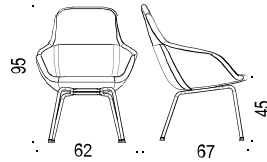

### MATERIAL

Stands:

- 5-star aluminium stand with castors, swivel and tilt, adjustable height 43-53cm. Options: interval braked castors, swing with adjustable hardness. Colours: black (standard). Optional: polished and 9 selected colours.
- 4-star aluminum base, with castors, swivel  
Colours: black (standard). Optional: polished and 9 selected colours.
- 4-star aluminum base, with glides, swivel.  
Options: felt glides, auto-return. Colours: Black (standard). Optional: polished and 9 selected colours.
- 4-legged metal base  
Colours: white and black (standard). Optional: chrome.
- Wooden legs (4 pcs)  
Colours: oak and ash (standard). Optional: white oak, black stained ash, dark stained ash, Burgundy stained ash, Conifer stained ash and Smokey Blue stained ash.
- Steel legs (4 pcs)  
Colours: black RAL9005 and 9 selected colours.

Seats:

- Available in many different fabrics and price groups.

Glove is sustainability labelled with Möbelfakta.

Modeller / Models:

Art 51H/51M: 5-vingat aluminiumstativ med hjul och vipp, roterbart, justerbar höjd 43-53 cm / 5-star aluminium base, with castors, swivel and tilt, adjustable height 43-53 cm

Art 31H/31M: 4-vingat aluminiumstativ med hjul och vipp, roterbart, fast höjd / 4-star aluminum base with castors, swivel and tilt, rotatable, fixed height.

Art 32H/32M: 4-vingat aluminiumstativ glidfötter och vipp, roterbart, fast höjd / 4-star aluminum base with glides, swivel and tilt, fixed height.