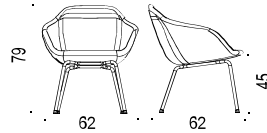

### MATERIAL

Stands:

- 5-star aluminium stand with castors, swivel and tilt, adjustable height 43-53cm. Options: interval braked castors, swing with adjustable hardness. Colours: black (standard). Optional: polished and 9 selected colours.
- 4-star aluminum base, with castors, swivel  
Colours: black (standard). Optional: polished and 9 selected colours.
- 4-star aluminum base, with glides, swivel.  
Options: felt glides, auto-return. Colours: Black (standard). Optional: polished and 9 selected colours.
- 4-legged metal base  
Colours: white and black (standard). Optional: chrome.
- Wooden legs (4 pcs)  
Colours: oak and ash (standard). Optional: white oak, black stained ash, dark stained ash, Burgundy stained ash, Conifer stained ash and Smokey Blue stained ash.
- Steel legs (4 pcs)  
Colours: black RAL9005 and 9 selected colours.

Seats:

- Available in many different fabrics and price groups.

Glove is sustainability labelled with Möbelfakta.

Modeller / Models:

Art 51H/51M: 5-vingat aluminiumstativ med hjul och vipp, roterbart, justerbar höjd 43-53 cm / 5-star aluminium base, with castors, swivel and tilt, adjustable height 43-53 cm

Art 31H/31M: 4-vingat aluminiumstativ med hjul och vipp, roterbart, fast höjd / 4-star aluminum base with castors, swivel and tilt, rotatable, fixed height.

Art 32H/32M: 4-vingat aluminiumstativ glidfötter och vipp, roterbart, fast höjd / 4-star aluminum base with glides, swivel and tilt, fixed height.