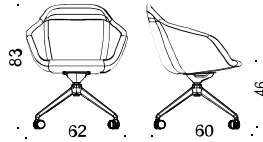

Seats:

- Available in many different fabrics and price groups.

Glove is sustainability labelled with Möbelfakta.

Modeller / Models:

Art 51H/51M: 5-vingat aluminiumstativ med hjul och vipp, roterbart, justerbar höjd 43-53 cm / 5-star aluminium base, with castors, swivel and tilt, adjustable height 43-53 cm

Art 31H/31M: 4-vingat aluminiumstativ med hjul och vipp, roterbart, fast höjd / 4-star aluminum base with castors, swivel and tilt, rotatable, fixed height.

Art 32H/32M: 4-vingat aluminiumstativ glidfötter och vipp, roterbart, fast höjd / 4-star aluminum base with glides, swivel and tilt, fixed height.