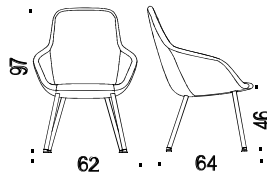

NYHET

Bild kommer snart!

Art 25H/25M: Stälben 4 st, fast höjd / 4 steel legs, fixed height.