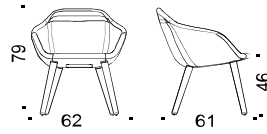

Art 15H/15M: Träben 4 st, fast höjd / 4 wooden legs, fixed height.