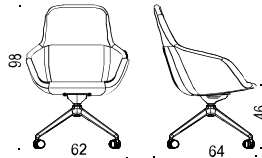

Seats:

- Available in many different fabrics and price groups.

Glove is sustainability labelled with Möbelfakta.

Modeller / Models:

Art 51H/51M: 5-vingat aluminiumstativ med hjul och vipp, roterbart, justerbar höjd 43-53 cm / 5-star aluminium base, with castors, swivel and tilt, adjustable height 43-53 cm

Art 31H/31M: 4-vingat aluminiumstativ med hjul och vipp, roterbart, fast höjd / 4-star aluminum base with castors, swivel and tilt, rotatable, fixed height.

Art 32H/32M: 4-vingat aluminiumstativ glidfötter och vipp, roterbart, fast höjd / 4-star aluminum base with glides, swivel and tilt, fixed height.