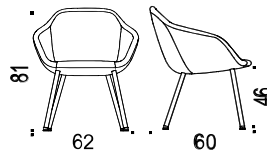

NYHET

Bild kommer snart!

Art 25H/25M: Stälben 4 st, fast höjd / 4 steel legs, fixed height.