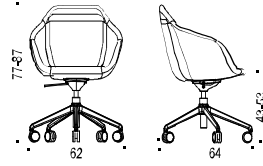

Modeller / Models:

Art 51H/51M: 5-vingat aluminiumstativ med hjul och vipp, roterbart, justerbar höjd 43-53 cm / 5-star aluminium base, with castors, swivel and tilt, adjustable height 43-53 cm