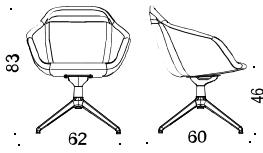

Seats:

- Available in many different fabrics and price groups.

Glove is sustainability labelled with Möbelfakta.

Modeller / Models:

Art 51H/51M: 5-vingat aluminiumstativ med hjul och vipp, roterbart, justerbar höjd 43-53 cm / 5-star aluminium base, with castors, swivel and tilt, adjustable height 43-53 cm

Art 31H/31M: 4-vingat aluminiumstativ med hjul och vipp, roterbart, fast höjd / 4-star aluminum base with castors, swivel and tilt, rotatable, fixed height.

Art 32H/32M: 4-vingat aluminiumstativ glidfötter och vipp, roterbart, fast höjd / 4-star aluminum base with glides, swivel and tilt, fixed height.