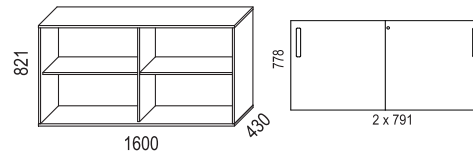

SKJUTDÖRRSFÖRVARING / SLIDING DOOR STORAGE

Bredd / width 800 mm

Bredd / width 1200 mm

Bredd / width 1600 mm