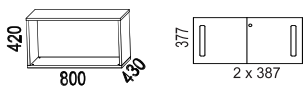

SKJUTDÖRRSFÖRVARING / SLIDING DOOR STORAGE

Bredd / width 800 mm

Bredd / width 1200 mm

Bredd / width 1600 mm