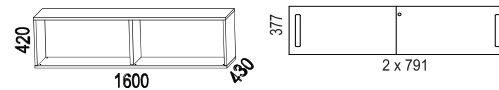

SKJUTDÖRRSFÖRVARING / SLIDING DOOR STORAGE

Bredd / width 800 mm

Bredd / width 1200 mm

Bredd / width 1600 mm