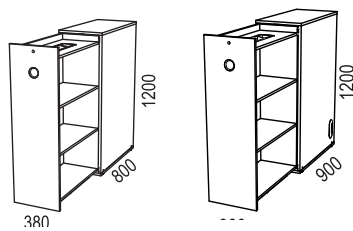

SOCKLAR / BASES

TILLBEHÖR / ACCESSORIES

SIDOFÖRVARING / SIDE STORAGE