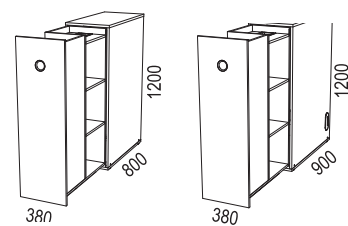

SIDOFÖRVARING SPLIT / SIDE STORAGE SPLIT

TILLBEHÖR SIDOFÖRVARING / ACCESSORIES SIDE STORAGE