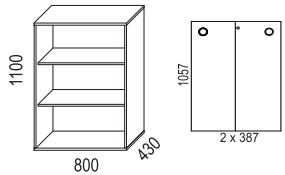

Siglo side storage

- Frame in direct laminated and veneered or lacquered chipboard.
- Front in white direct laminate and veneered or lacquered MDF. Lockable.
- Shelves are fixed.
- The inside is always white.
- Max weight 50 kg

Handles option:

- Brass
- Stainless steel

Siglo is sustainability labelled with Möbelfakta.

SKJUTDÖRRSFÖRVARING / SLIDING DOOR STORAGE

Bredd / width 800 mm

Bredd / width 1200 mm

Bredd / width 1600 mm

SOCKLAR / BASES

TILLBEHÖR / ACCESSORIES

SIDOFÖRVARING / SIDE STORAGE

SIDOFÖRVARING SPLIT / SIDE STORAGE SPLIT

TILLBEHÖR SIDOFÖRVARING / ACCESSORIES SIDE STORAGE

Påbyggnadshyllor / top shelves

Växtkärl / flower pot

Brickor / trays