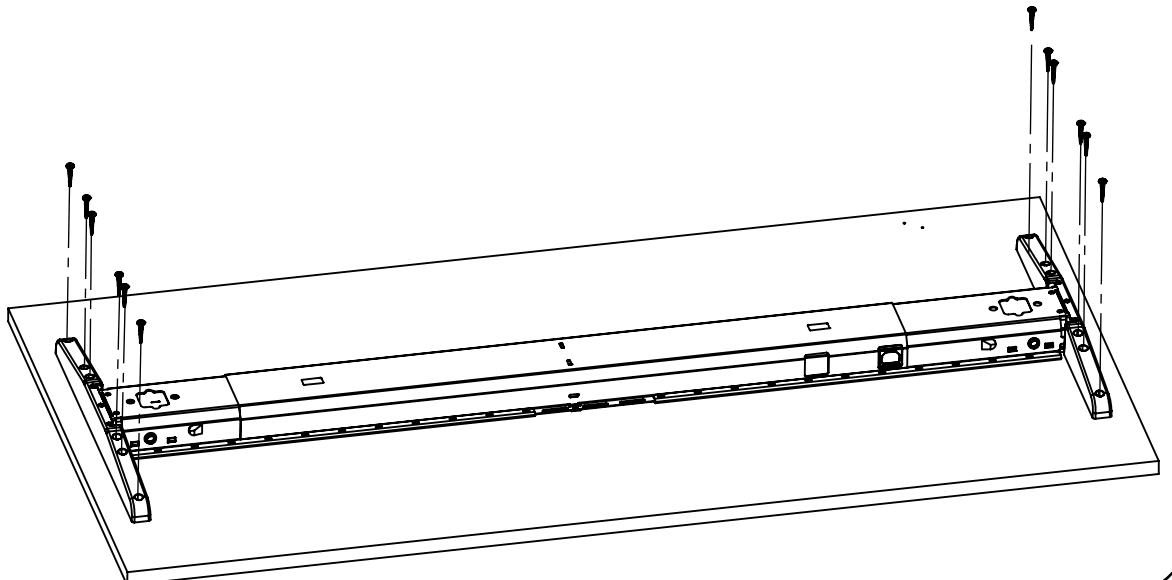

VX11 DESKFRAME

M503-2

1

2

3

4

STRX 4,5X30
12 PCS

VX11 DESKFRAME

M503-2

5

STRX 4,5X20
16 PCS

DETAIL G

NOTE max length
wood screw 20mm

6

VX11 DESKFRAME

M503-2