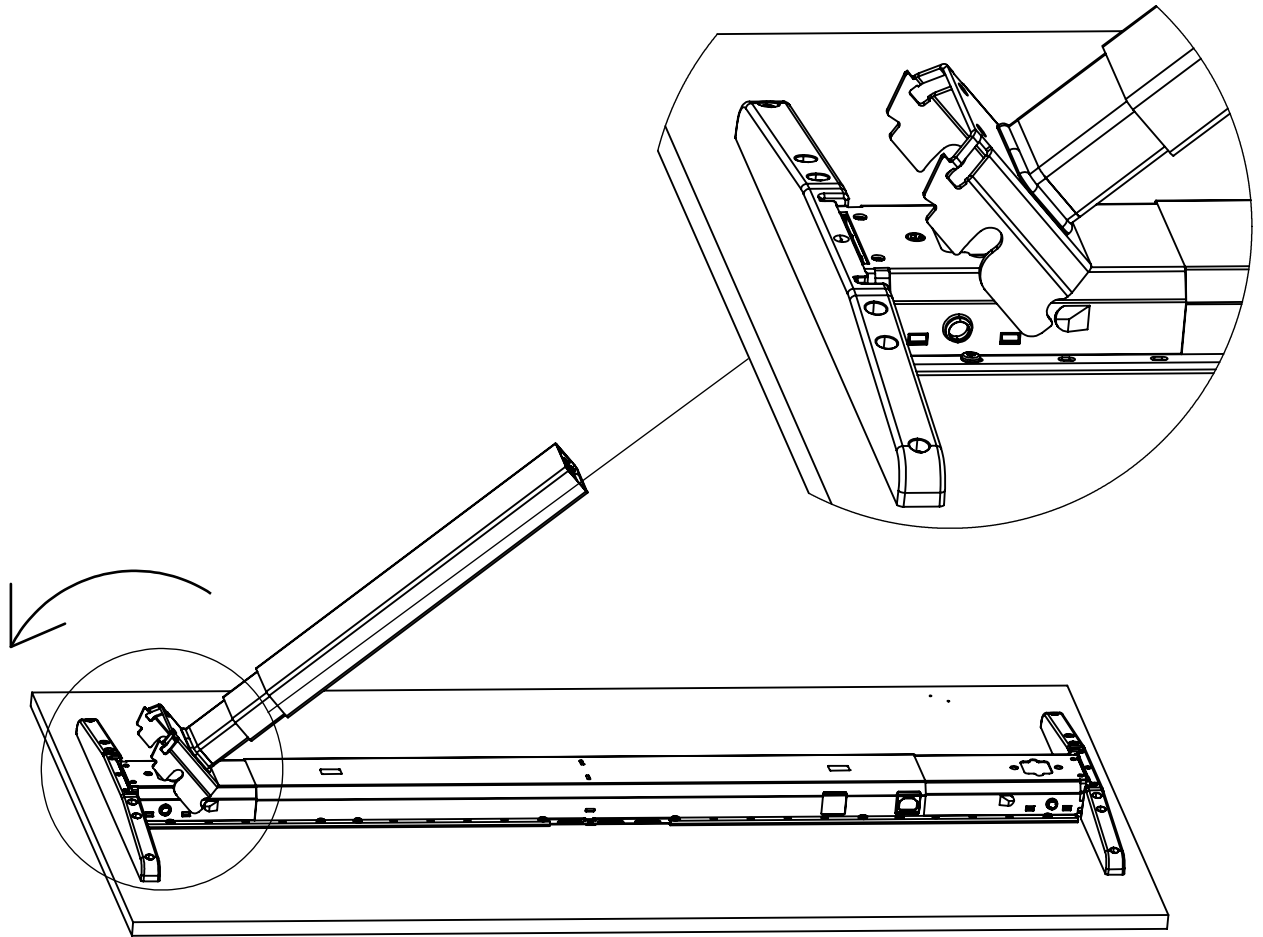

VX11 DESKFRAME

M503-2

7