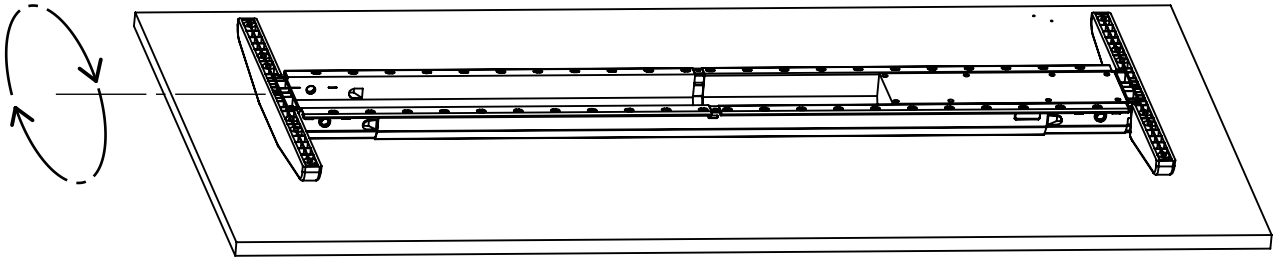

VX11 DESKFRAME

M503-2

1

2

3

4

STRX 4,5X30
12 PCS

VX11 DESKFRAME

M503-2

5

STRX 4,5X20
16 PCS

DETAIL G

NOTE max length
wood screw 20mm

6

VX11 DESKFRAME

M503-2