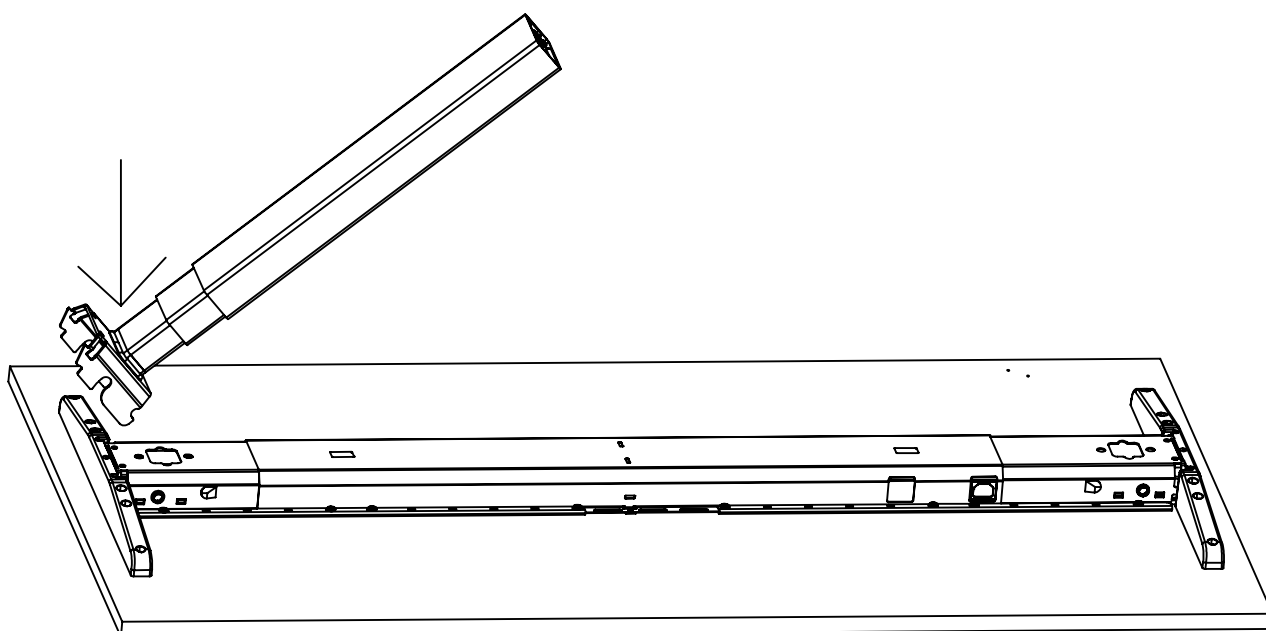

M503-2

5

STRX 4,5X20
16 PCS

DETAIL G

NOTE max length
wood screw 20mm

6

VX11 DESKFRAME

M503-2