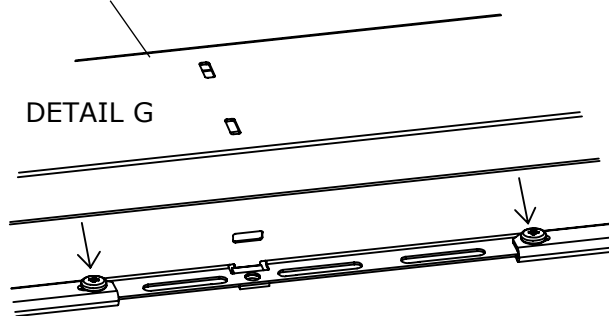

M503-2

5

STRX 4,5X20
16 PCS

DETAIL G

NOTE max length
wood screw 20mm

6

VX11 DESKFRAME

M503-2