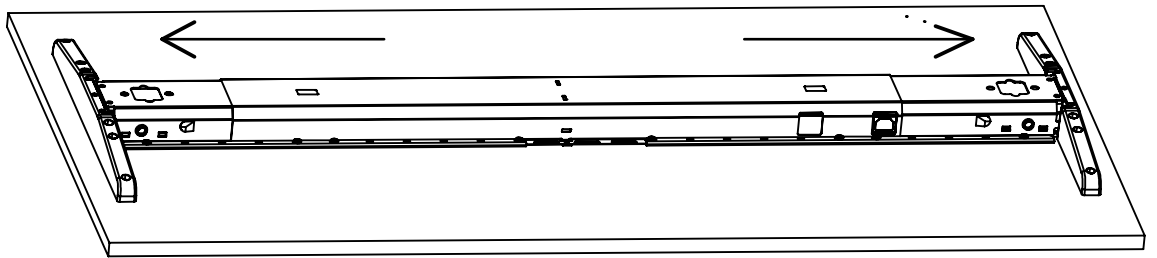

VX11 DESKFRAME

M503-2

1

2

3

4

STRX 4,5X30
12 PCS

VX11 DESKFRAME

M503-2

5

STRX 4,5X20
16 PCS

DETAIL G

NOTE max length
wood screw 20mm

6

VX11 DESKFRAME

M503-2