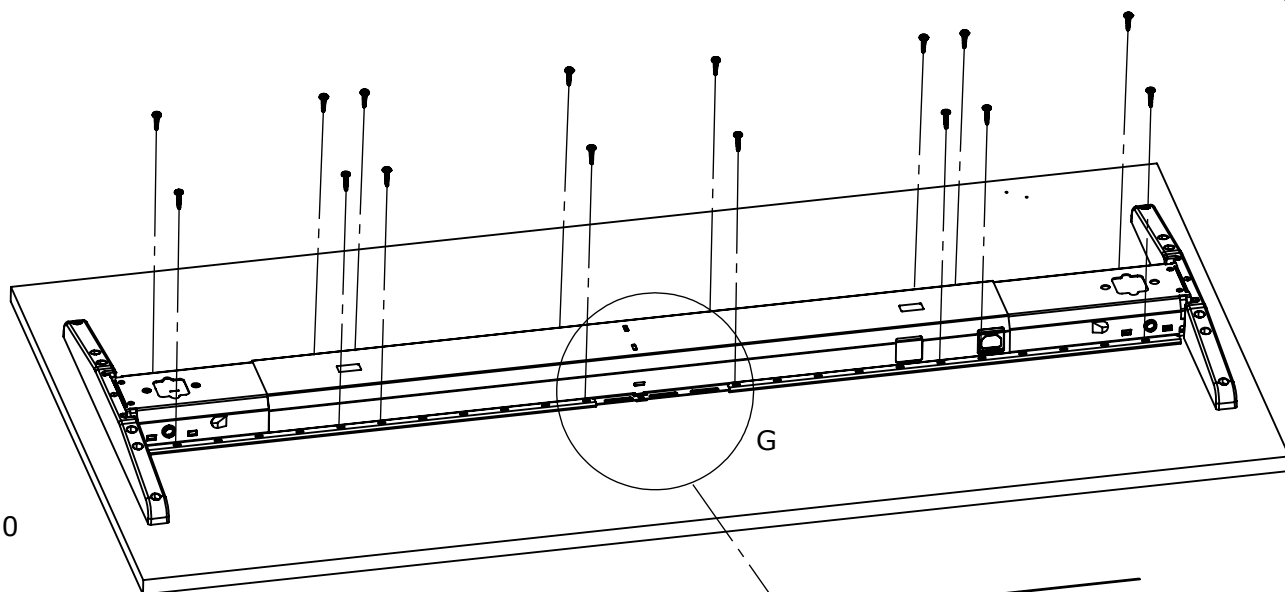

VX11 DESKFRAME

M503-2

1

2

3

4

STRX 4,5X30
12 PCS

VX11 DESKFRAME

M503-2

5

STRX 4,5X20
16 PCS

DETAIL G

NOTE max length
wood screw 20mm

6

VX11 DESKFRAME

M503-2