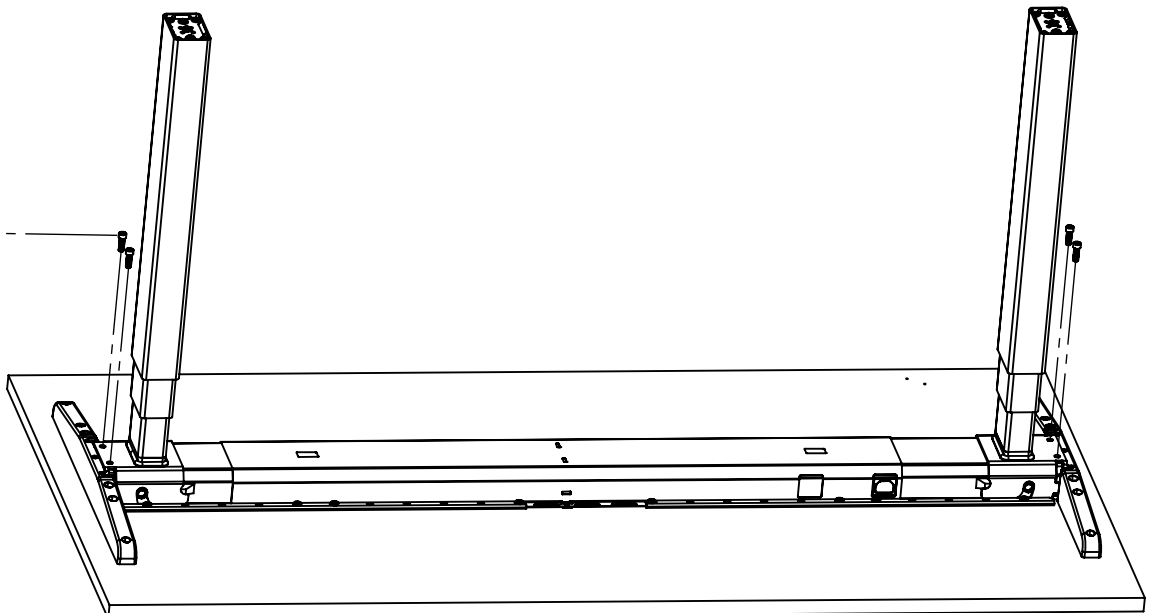

8

MC6S M6X20
4 PCS