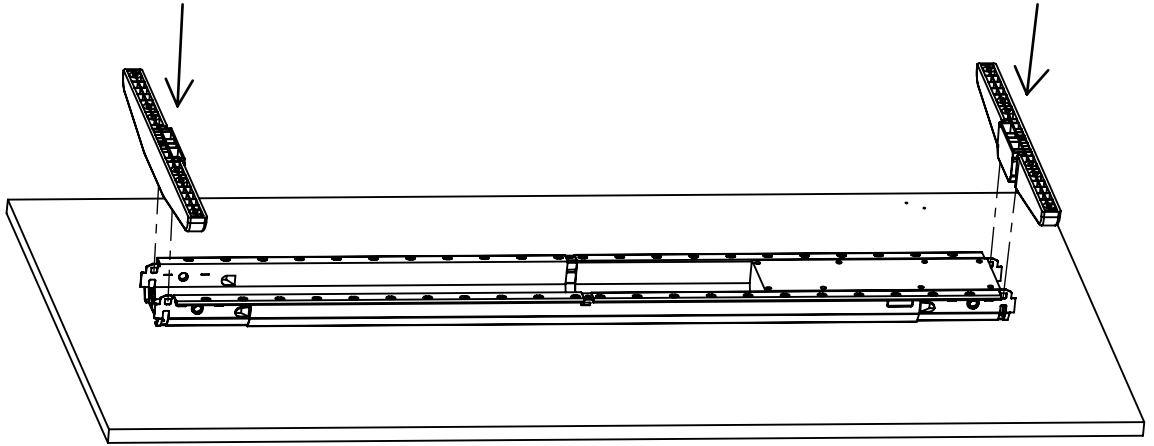

VX11 DESKFRAME

M503-2

1

2

3

4

STRX 4,5X30
12 PCS

VX11 DESKFRAME

M503-2

5

STRX 4,5X20
16 PCS

DETAIL G

NOTE max length
wood screw 20mm

6

VX11 DESKFRAME

M503-2