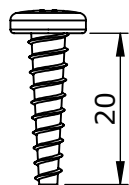

VX11 DESKFRAME

M503-2

1

2

3

4

STRX 4,5X30
12 PCS

VX11 DESKFRAME

M503-2

5

STRX 4,5X20
16 PCS

DETAIL G

NOTE max length
wood screw 20mm

6

VX11 DESKFRAME

M503-2