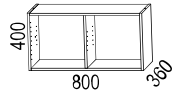

Smooth fronts / top shelves:

- Coloured lacquers as above
- Oak veneer

Wine racks:

- Coloured lacquers as above.

Anne is labelled with Möbelfakta.

DJUPA STOMMAR / DEEP BASIC UNITS

Art nr 009D

Art nr 011D