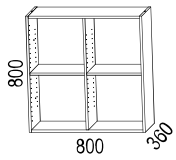

Smooth fronts / top shelves:

- Coloured lacquers as above
- Oak veneer

Wine racks:

- Coloured lacquers as above.

Anne is labelled with Möbelfakta.

DJUPA STOMMAR / DEEP BASIC UNITS

Art nr 009D

Art nr 011D