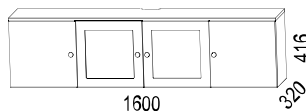

Art nr 16000