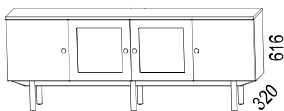

Mått för vägghängd modell (cm) : L160, D320, H416.

Levereras monterad.

Skruv till vägghängningsbeslag ingår ej.

MATERIAL

Mediabänk:

- CH Chalk S0300-N (vit)
- BE Beige S3005-Y20R
- GW Greywhite S1500-N
- OL Olive S5010-G30Y
- WW Warm White 1204-Y26R
- GG Greige 2903-Y30R
- LG Lightgrey S3000-N
- SB Soft Beige S2010-Y30R
- SD Sand S4005-Y50R
- BY Burgundy S7010-R10B
- GP Graphite S7500-N
- LI Linen S2005-Y20R
- SG Steel Grey S4500-N

Knoppar:

- Svart
- Matchande kulörlack

Sockel:

- Ek fanér

Art nr 16003

Media bench in white lacquer and 12 coloured lacquers.

Oak plinth or wall-mounted alternative.

Doors have soft-close hinges.

Black knobs as standard, coloured lacquered to match doors at extra cost.

Dimensions for model with plinth (cm): L160, D320, H616.

Dimensions for wall-mounted model (cm): L160, D320, H416.

Delivered assembled.